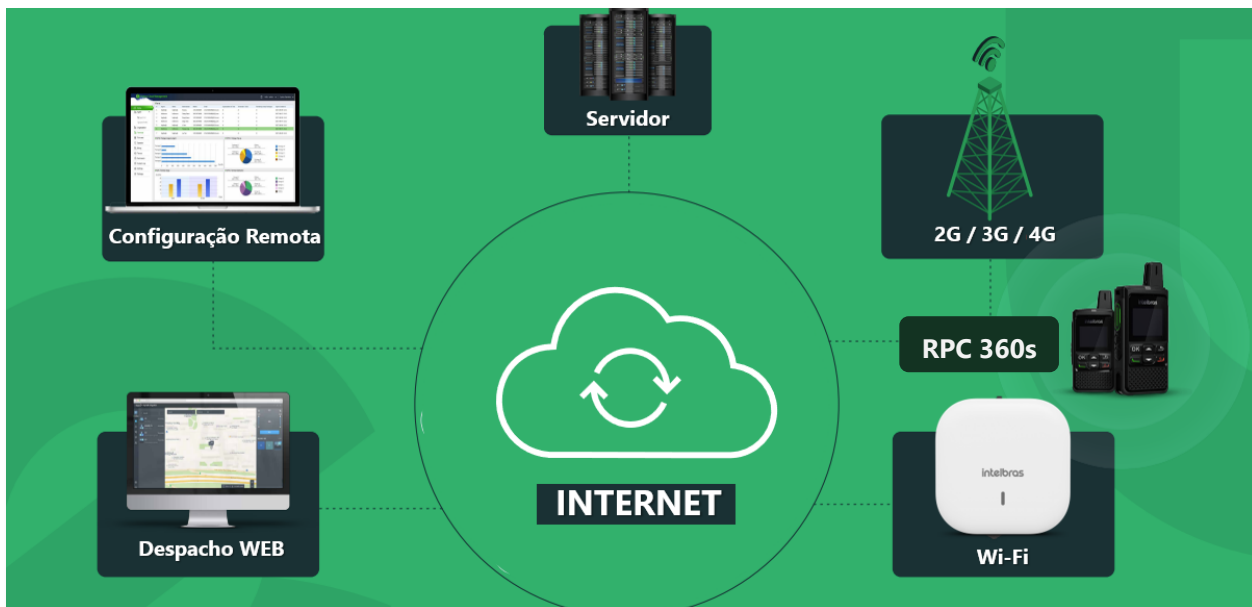

--	--	--	--	--

Compact, light and resistant, the RPC 360s takes you further. Connect your teams anywhere with cellular or Wi-Fi signal amplitude. It has powerful audio, long battery life and the resistance that everyday life demands. With the web dispatch platform, monitor and coordinate everything in real time, review routes and generate reports. Simplify your operation, increase your productivity. RPC 360s, the complete solution for those who can't stop!

PRODUCT VIEWS

ACCESSORIES INCLUDED

Battery

Power Supply
+ Cabo USB C

Wrist Lanyard

Clip Belt

PLATFORM ARCHITECTURE

RPC DISPATCH PLATFORM (WEB)

Ampla conectividade para coordenar com eficiência equipes e atividades **em qualquer distância, em qualquer lugar e a qualquer hora**, proporcionando uma comunicação confiável em ambientes dinâmicos.

Eleve a gestão de sua operação: