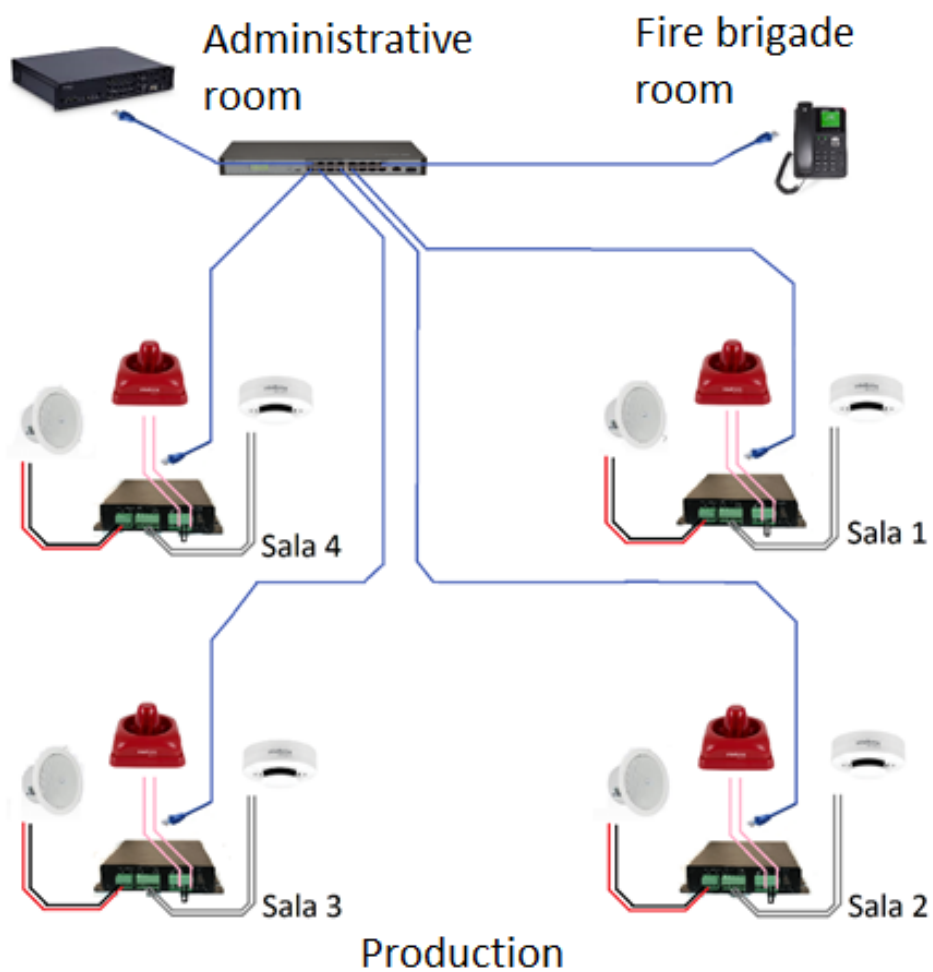

Gateway SIP Multicast

- » Support for registration of up to 2 SIP accounts.
- » Practical and intuitive web interface.
- » Signaling DTMF (via SIP INFO, via RTP (RFC 2833), via In-Band).
- » Volume control via buttons, or via web.
- » Generation of local and remote logs (Syslog).
- » Integration with tools for network diagnostics (Ping, and Packet Capture).
- » Blacklist and filter for web access.
- » Vocalization of ip address.
- » Multicast.
- » Dry contact output up to 1 A.
- » Speaker output up to 30 W.
- » UDP/TCP, LTS transport protocols for encryption, and RTSP for video calls.
- » Integration with IP cameras.

The GW 202 PA is a SIP gateway for audio and video, developed for the needs of users of the industry, trade the condominium. Stability and sound quality in addition to compatibility to all SIP Intelbras and other power plants in the market, as well as soft switches and IMS platforms. Feasibility for multicast interface, video, recording, adaptation with different environments, and rapid implementation.

SIP parameters

Signaling protocol	SIP 2.0 (RFC 3261) and RFC 2543
Transport	UDP/TCP, TLS
Codec	G.711A/u, G.722, G.723.1, G.729AB, G.726-32

Power supply

Entry	100-240 Vac/50-60 Hz
Exit	12 V/1 A
Maximum Consumption Power	1st 2 W

Product Photos

Applications scenario

Multicast

Tag reader for Monitoring

Multicast with smoke sensor

Emergency Totem

Totem