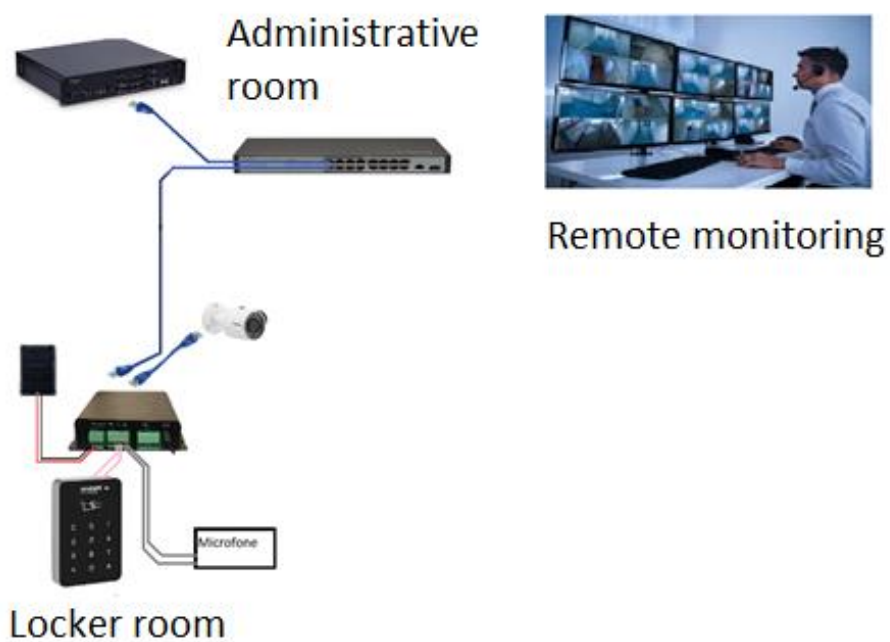

The GW 202 PA is a SIP gateway for audio and video, developed for the needs of users of the industry, trade the condominium. Stability and sound quality in addition to compatibility to all SIP Intelbras and other power plants in the market, as well as soft switches and IMS platforms. Feasibility for multicast interface, video, recording, adaptation with different environments, and rapid implementation.

Product Photos

Applications scenario

Multicast

Tag reader for Monitoring

Multicast with smoke sensor

Emergency Totem

Totem